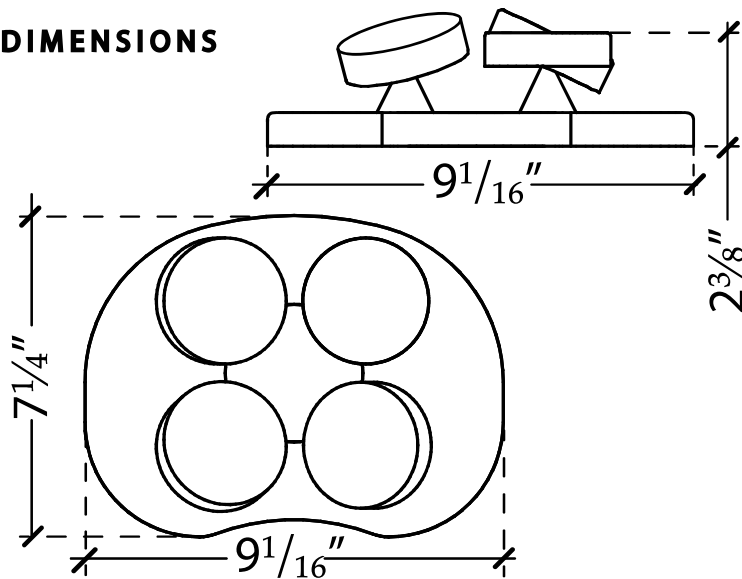

## DIMENSIONS

## FEATURES

- Adjustable distances guarantee a perfect fit for every head shape.
- Adjustable height provides ultimate neck support and comfort.
- Softened and smoothed pad surface offers a luxurious feel and elegant appearance.
- Ball joints enable swiveling, ensuring the pads fit securely to every head.
- The flat bottom of the wooden board ensures stability.
- Rounded edges on the bottom plate save weight while enhancing safety and futuristic design.