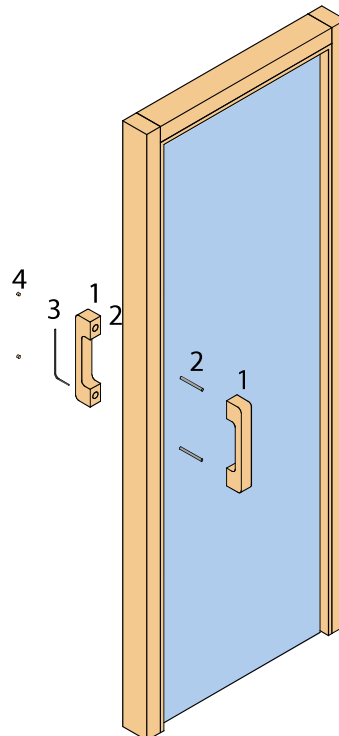

ASSEMBLY MANUAL

- 1.- Handle
- 2.- Allen bolt
- 3.- Allen wrench
- 4.- Wooden plug