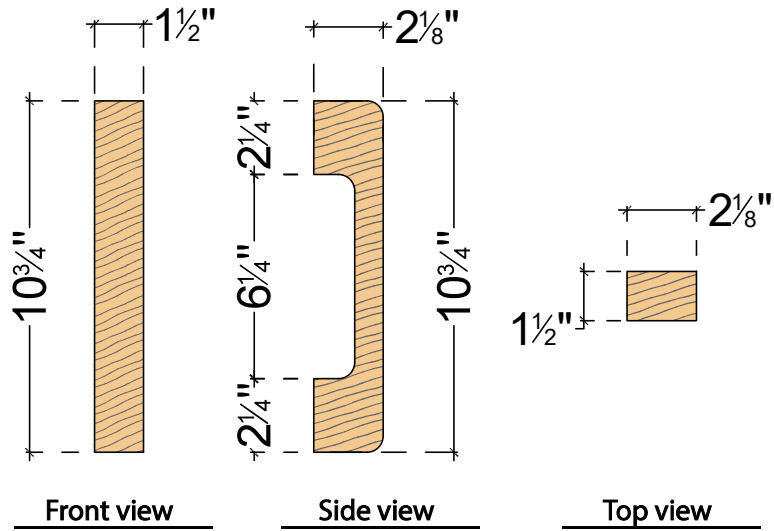

# SAUNA CLASSIC WOOD DOOR HANDLE WOOD-DOOR-HANDLE-001

## DIMENSIONS