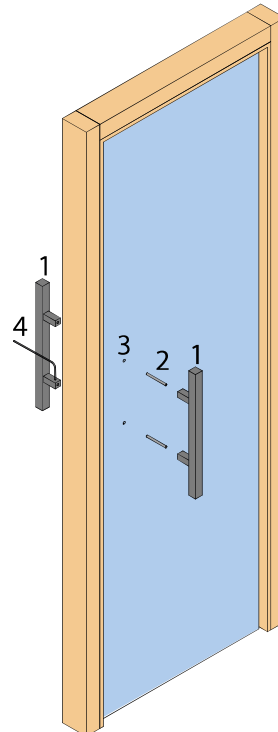

SQUARE LADDER DOOR HANDLE

DOOR-HANDLE-006

FEATURES

Sauna door handle, designed for lasting durability, serve as the ideal finishing touch to enhance your sauna experience. This is intended for the outside handle of the door.

AVAILABLE METALS

Texture	Type
	Black
	Satin Steel

DIMENSIONS

ASSEMBLY MANUAL

- 1.- Handle
- 2.- Allen bolt
- 3.- Washer
- 4.- Allen wrench

818-787-4701

www.saunaspecs.com