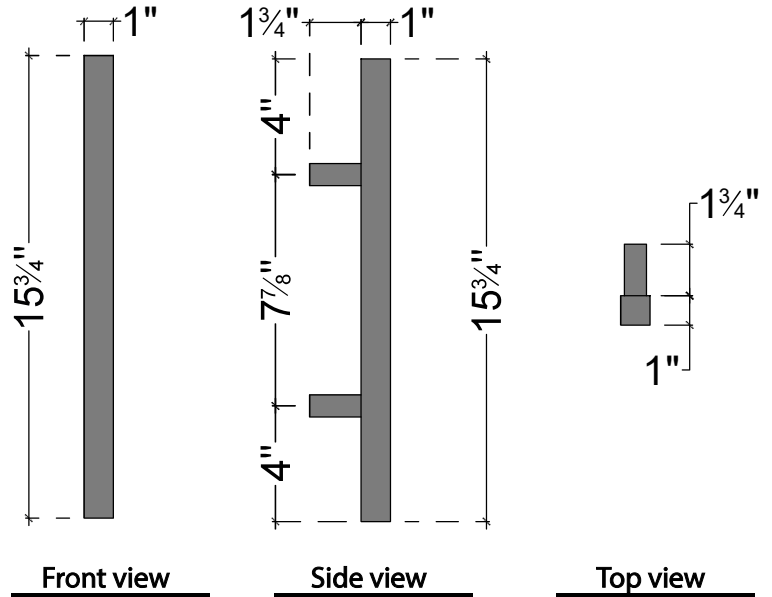

SQUARE LADDER DOOR HANDLE

DOOR-HANDLE-006

FEATURES

Sauna door handle, designed for lasting durability, serve as the ideal finishing touch to enhance your sauna experience. This is intended for the outside handle of the door.

AVAILABLE METALS

Texture	Type
	Black
	Satin Steel

DIMENSIONS

ASSEMBLY MANUAL

- 1.- Handle
- 2.- Allen bolt
- 3.- Washer
- 4.- Allen wrench

818-787-4701

www.saunaspecs.com