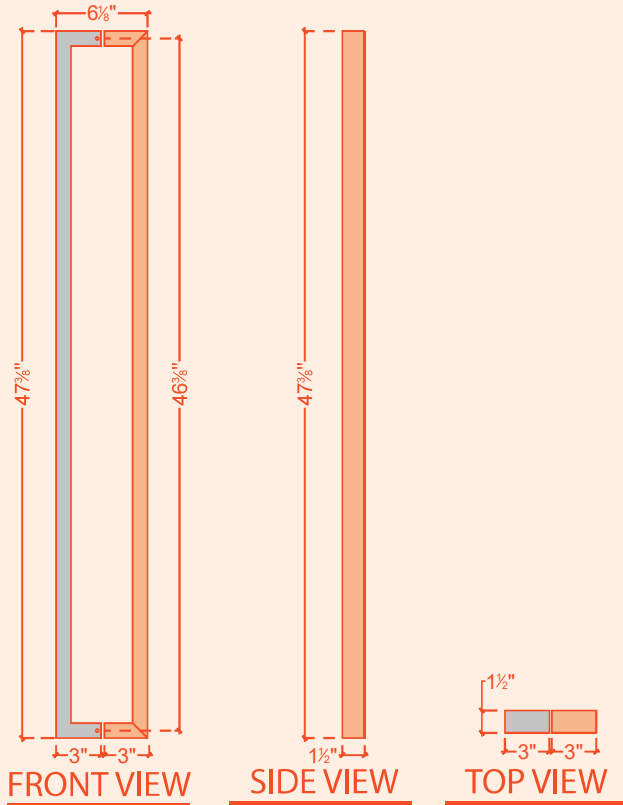

SQUARE 47 LARGE DOOR HANDLE

47-DOOR-HANDLE-0010

MADE BY NORDIC SAUNA

Exemplifying durability and refined design, the Sauna Square Large Door Handle is crafted to elevate your sauna experience with unparalleled sophistication and resilience. Ideal for commercial locations.

- 1.- Handle
- 2.-Allen nut
- 3.- Washer
- 4.- Allen bolt
- 5.- Allen wrench

AVAILABLE METALS AND WOODS

TEXTURE	TYPE	TEXTURE	TYPE
	Cedar		Hemlock
	Aspen		Radiata Pine
	Magnolia		Thermo Light Alder
	Black Taika		California Redwood
	Stainless Steel		Thermo Dark Alder
	Black Metal		Nordic Spruce