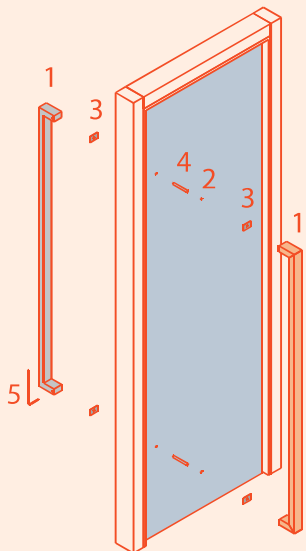

SQUARE 47 LARGE DOOR HANDLE

47-DOOR-HANDLE-0010

MADE BY NORDIC SAUNA

Exemplifying durability and refined design, the Sauna Square Large Door Handle is crafted to elevate your sauna experience with unparalleled sophistication and resilience. Ideal for commercial locations.

- 1.- Handle
- 2.-Allen nut
- 3.- Washer
- 4.- Allen bolt
- 5.- Allen wrench

AVAILABLE METALS AND WOODS

TEXTURE	TYPE	TEXTURE	TYPE
	Cedar		Hemlock
	Aspen		Radiata Pine
	Magnolia		Thermo Light Alder
	Black Taika		California Redwood
	Stainless Steel		Thermo Dark Alder
	Black Metal		Nordic Spruce