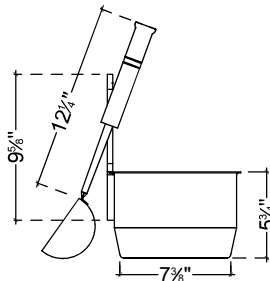

## FEATURES

The dark Bucket + Ladle Ensemble is a smoothly crafted inclusion intended to enhance your sauna enjoyment. This unified set, offered in enduring black, comprises an aluminum bucket and wooden Ladle. The bucket showcases an elegantly curved handle, improving both the visual appeal and practicality. Fashioned from wood and aluminum, these components are selected for their capability to endure the sauna's high temperatures, guaranteeing prolonged robustness. Straightforward, effective, and entirely leak-proof, this ensemble is carefully designed to effortlessly elevate your sauna environment.

## DIMENSIONS

Top view

Front view

Side view