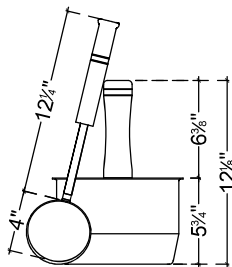

## FEATURES

The dark Bucket + Ladle Ensemble is a smoothly crafted inclusion intended to enhance your sauna enjoyment. This unified set, offered in enduring black, comprises an aluminum bucket and wooden Ladle. The bucket showcases an elegantly curved handle, improving both the visual appeal and practicality. Fashioned from wood and aluminum, these components are selected for their capability to endure the sauna's high temperatures, guaranteeing prolonged robustness. Straightforward, effective, and entirely leak-proof, this ensemble is carefully designed to effortlessly elevate your sauna environment.

## DIMENSIONS

Top view

Front view

Side view