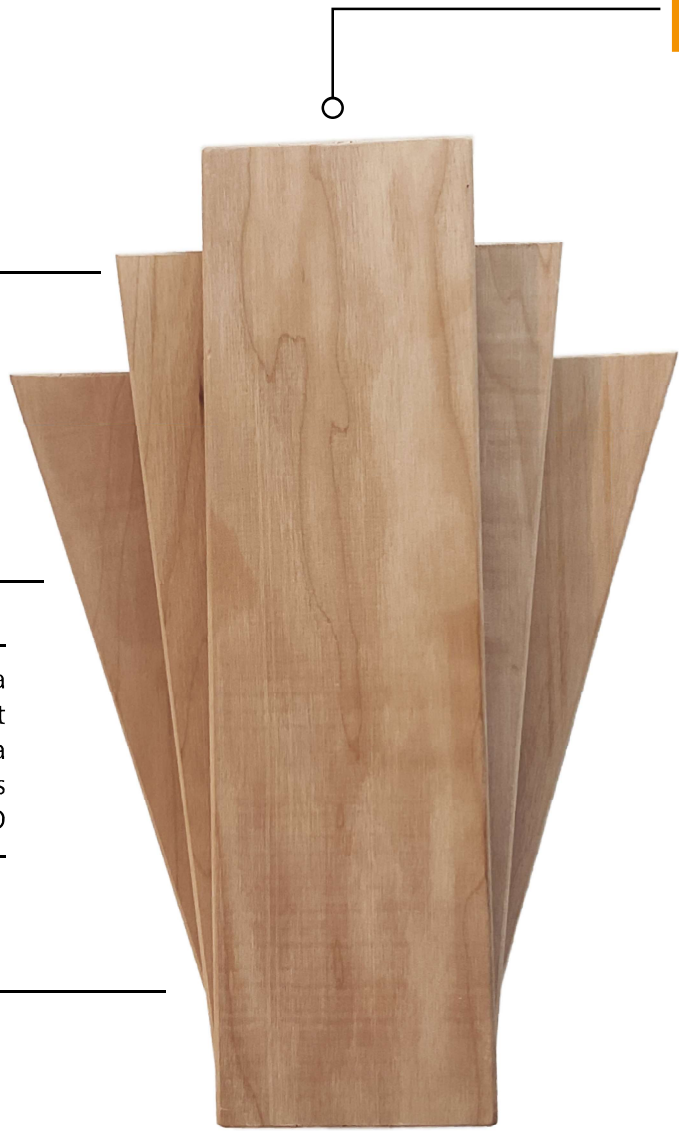

FAN SAUNA LIGHT

WALL-MOUNTED LIGHT

FAN-LED-123

DIMENSIONS

AVAILABLE WOOD

Texture	Type
	Cedar (Special order)
	Aspen

FEATURES

This particular LED light offers both functionality and aesthetic appeal for your sauna experience. Providing ample illumination, it enhances the ambiance while offering a classic design that complements the sauna's atmosphere. With its functionality, this LED light ensures that you enjoy a well-lit environment without compromising on style.

SPECIFICATIONS

LED light strip.
 Installation: Wall-Mounted.
 Support 338 degrees fahrenheit.

FIXTURES INSTALLATION INSTRUCTIONS

Put two screws into the wall, checking that the screws align with the two holes on the back of the lamp. Then hang it on the wall, and connect the two wire with a wire connector to the low voltage line.

Front view

Back Mounting

Side View

Top view