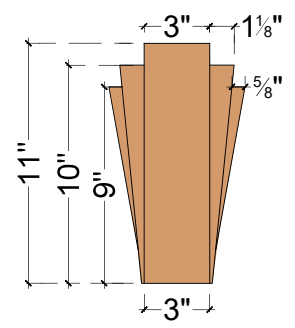

FAN SAUNA LIGHT

WALL-MOUNTED LIGHT

FAN-LED-123

DIMENSIONS

AVAILABLE WOOD

Texture	Type
	Cedar (Special order)
	Aspen

FEATURES

This particular LED light offers both functionality and aesthetic appeal for your sauna experience. Providing ample illumination, it enhances the ambiance while offering a classic design that complements the sauna's atmosphere. With its functionality, this LED light ensures that you enjoy a well-lit environment without compromising on style.

SPECIFICATIONS

LED light strip.
 Installation: Wall-Mounted.
 Support 338 degrees fahrenheit.

FIXTURES INSTALLATION INSTRUCTIONS

Put two screws into the wall, checking that the screws align with the two holes on the back of the lamp. Then hang it on the wall, and connect the two wire with a wire connector to the low voltage line.

Front view

Back Mounting

Side View

Top view