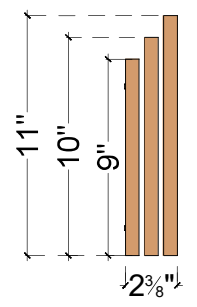

SPECIFICATIONS

LED light strip.
 Installation: Wall-Mounted.
 Support 338 degrees fahrenheit.

FIXTURES INSTALLATION INSTRUCTIONS

Put two screws into the wall, checking that the screws align with the two holes on the back of the lamp. Then hang it on the wall, and connect the two wire with a wire connector to the low voltage line.

Front view

Back Mounting

Side View

Top view