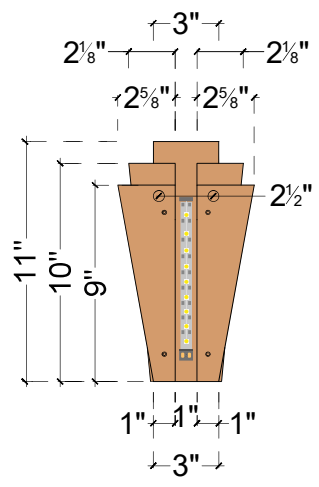

SPECIFICATIONS

LED light strip.
 Installation: Wall-Mounted.
 Support 338 degrees fahrenheit.

FIXTURES INSTALLATION INSTRUCTIONS

Put two screws into the wall, checking that the screws align with the two holes on the back of the lamp. Then hang it on the wall, and connect the two wire with a wire connector to the low voltage line.

Front view

Back Mounting

Side View

Top view