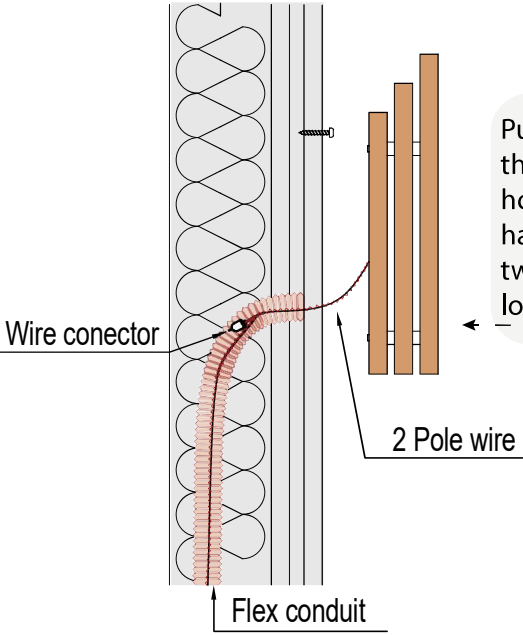

FAN SAUNA LIGHT

WALL-MOUNTED LIGHT

FAN-LED-123

DIMENSIONS

AVAILABLE WOOD

Texture	Type
	Cedar (Special order)
	Aspen

FEATURES

This particular LED light offers both functionality and aesthetic appeal for your sauna experience. Providing ample illumination, it enhances the ambiance while offering a classic design that complements the sauna's atmosphere. With its functionality, this LED light ensures that you enjoy a well-lit environment without compromising on style.

SPECIFICATIONS

LED light strip.
 Installation: Wall-Mounted.
 Support 338 degrees fahrenheit.

FIXTURES INSTALLATION INSTRUCTIONS

Put two screws into the wall, checking that the screws align with the two holes on the back of the lamp. Then hang it on the wall, and connect the two wire with a wire connector to the low voltage line.

Front view

Back Mounting

Side View

Top view