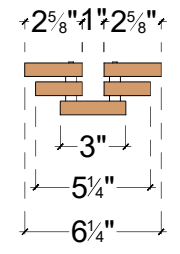

SPECIFICATIONS

LED light strip.
 Installation: Wall-Mounted.
 Support 338 degrees fahrenheit.

FIXTURES INSTALLATION INSTRUCTIONS

Put two screws into the wall, checking that the screws align with the two holes on the back of the lamp. Then hang it on the wall, and connect the two wire with a wire connector to the low voltage line.

Front view

Back Mounting

Side View

Top view