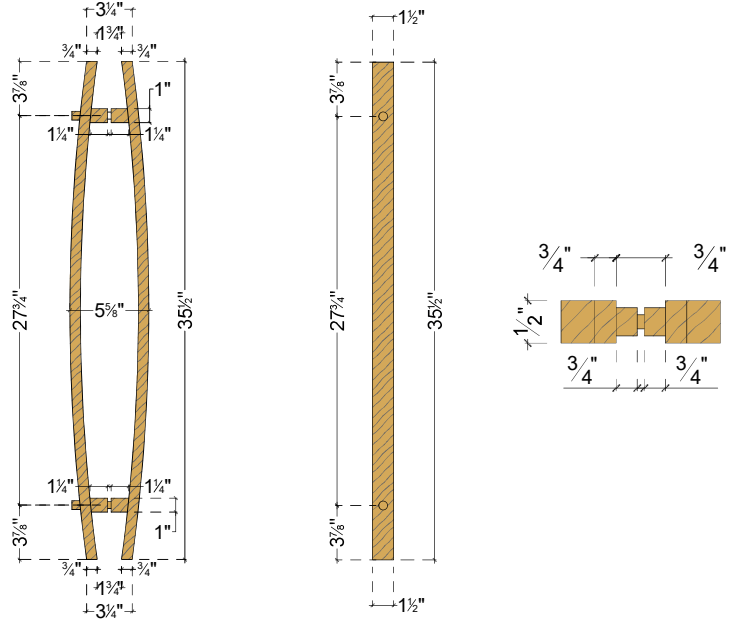

# LONG-CURVED DOOR HANDLE

## CURVED-DOOR-HANDLE-558

### DIMENSIONS

Front view

Side view

Top view