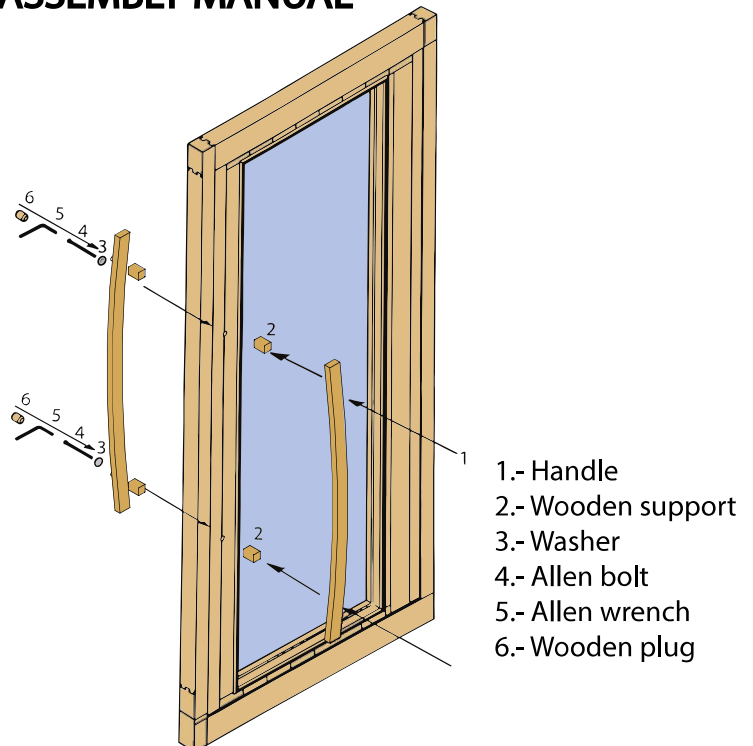

ASSEMBLY MANUAL

818-787-4701

www.saunaspecs.com