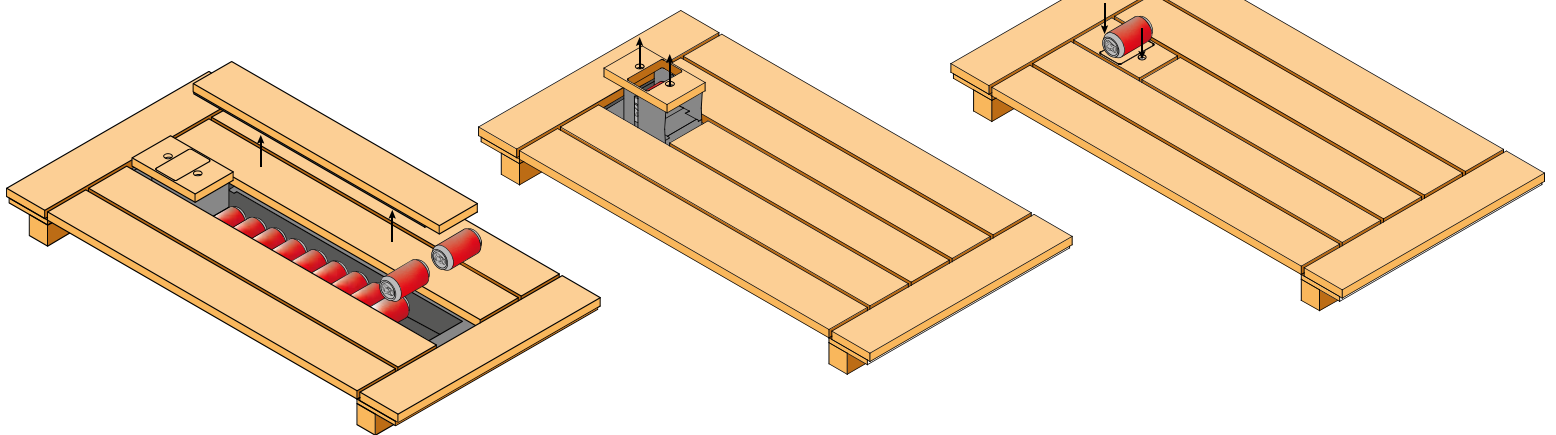

# S-Bar

S-BAR is the perfect built-in cooler and drinks dispenser. Enjoy a cold canned beverage in your sauna. 6-pack and 12-pack available.

S-Bar-01

## SPECIFICATIONS

## INSTRUCTIONS FOR USE

1-Remove the wooden cover, fill it with your preferred beverages, and then close it.

2-Insert one finger into each hole and pull up.

3-Push down on the wooden board, and your beverage will be ready.