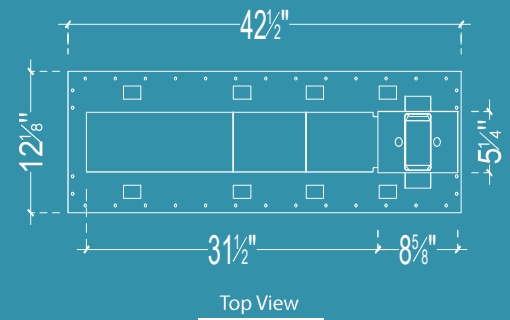

SPECIFICATIONS