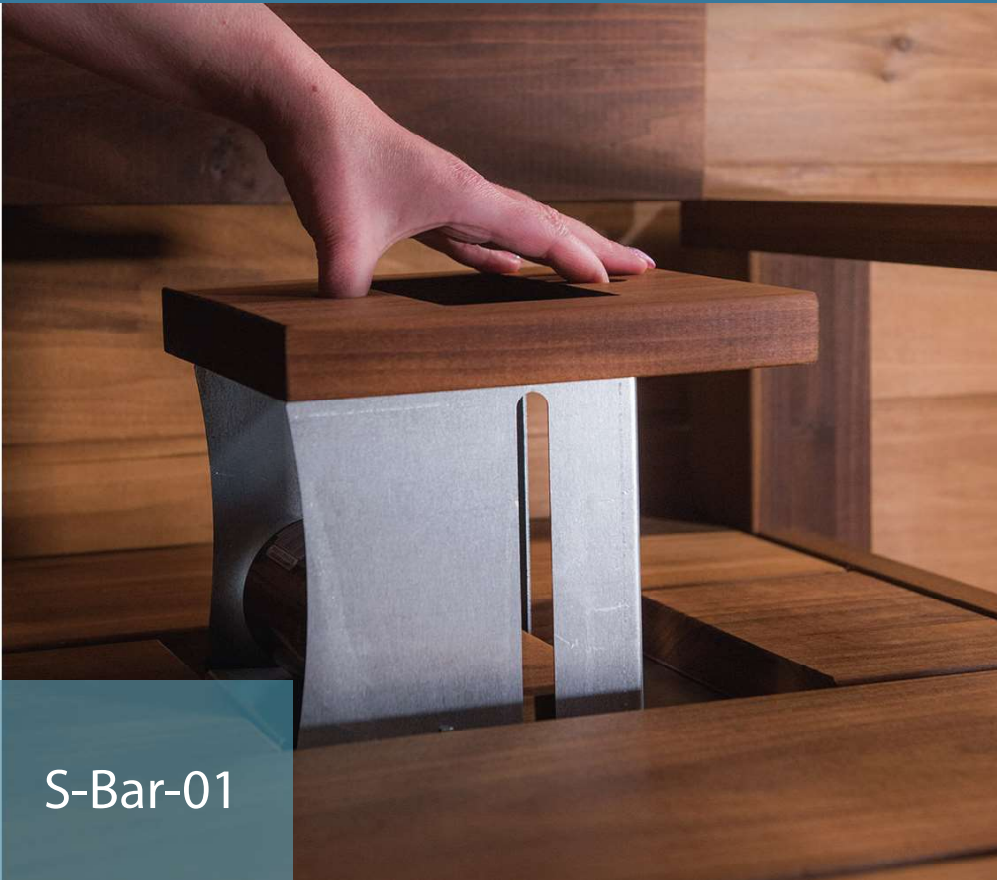

# S-Bar

S-BAR is the perfect built-in cooler and drinks dispenser. Enjoy a cold canned beverage in your sauna. 6-pack and 12-pack available.

S-Bar-01

## INSTRUCTIONS FOR USE

1-Remove the wooden cover, fill it with your preferred beverages, and then close it.

2-Insert one finger into each hole and pull up.

3-Push down on the wooden board, and your beverage will be ready.