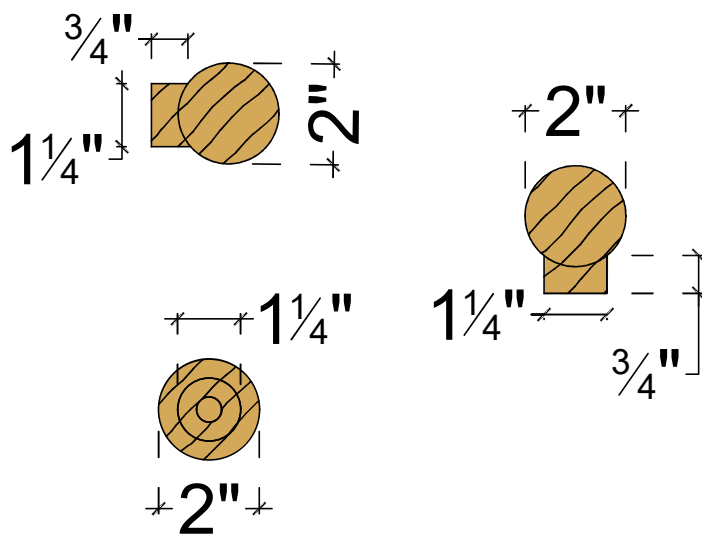

SAUNA ROUND DOOR HANDLE

ROUND-DOOR-HANDLE-559

FEATURES

Sauna door handles, designed for lasting durability, serve as the ideal finishing touch to enhance your sauna experience.

AVAILABLE WOODS

Texture	Type
	Cedar
	Aspen (Special order)

DIMENSIONS

ASSEMBLY MANUAL

818-787-4701

www.saunaspecs.com