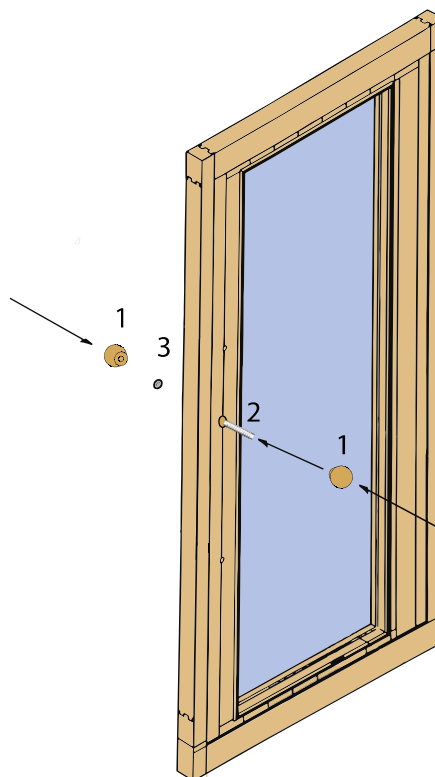

ASSEMBLY MANUAL

818-787-4701

www.saunaspecs.com