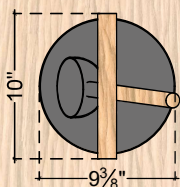

DIMENSIONS

Top view