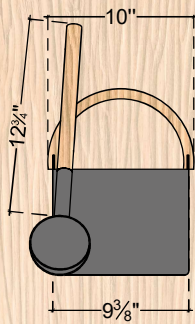

KOLO BUCKET AND LADLE

SAUNA ACCESORIES

SA77-124

MADE IN FINLAND

MATERIALS

Bamboo and Aluminium

AVAILABLE COLORS

WHITE

BLACK

FEATURES

The KOLO Bucket + Ladle Set is a seamlessly crafted addition designed to elevate your sauna experience. This harmonious set, available in timeless black or white, includes a premium 1-gallon aluminum bucket and a bamboo wooden ladle. The bucket features a gracefully curved handle, enhancing both aesthetics and functionality. Crafted from bamboo and aluminum, these materials are chosen for their ability to withstand the intense heat of the sauna, ensuring long-lasting durability. Simple, efficient, and 100% leak-proof, this set is meticulously designed to effortlessly enhance your sauna.

DIMENSIONS

Front view

HOW TO USE

Fill the bucket with water and add a few drops of your favorite essence. Elevate your sauna experience by pouring water onto your heater using this bucket and ladle. The quantity of water you add to the heater depends on whether you prefer a drier or more humid sauna environment. Avoid leaving the bucket to dry inside the sauna.

818-787-4701

www.saunaspecs.com