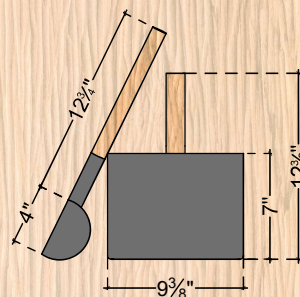

BLACK

FEATURES

The KOLO Bucket + Ladle Set is a seamlessly crafted addition designed to elevate your sauna experience. This harmonious set, available in timeless black or white, includes a premium 1-gallon aluminum bucket and a bamboo wooden ladle. The bucket features a gracefully curved handle, enhancing both aesthetics and functionality. Crafted from bamboo and aluminum, these materials are chosen for their ability to withstand the intense heat of the sauna, ensuring long-lasting durability. Simple, efficient, and 100% leak-proof, this set is meticulously designed to effortlessly enhance your sauna.

DIMENSIONS

Top view

Front view

Side view

HOW TO USE

Fill the bucket with water and add a few drops of your favorite essence. Elevate your sauna experience by pouring water onto your heater using this bucket and ladle. The quantity of water you add to the heater depends on whether you prefer a drier or more humid sauna environment. Avoid leaving the bucket to dry inside the sauna.