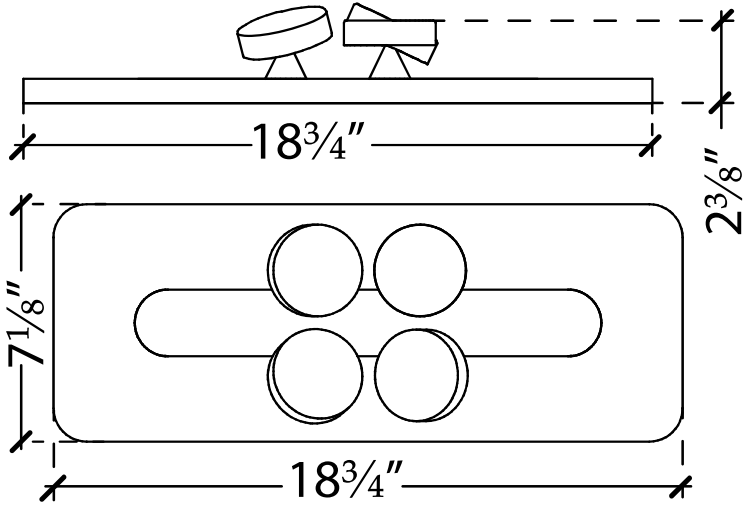

### DIMENSIONS

### FEATURES

- Adjust to fit head size.
- Adjustable height provides ultimate neck support and comfort.
- Softened and smoothed pad surface offers a luxurious feel and elegant appearance.
- Ball joints enable swiveling, ensuring the pads fit securely to every head.
- The flat bottom of the wooden board ensures stability.
- Headrest anti-theft made especially for public saunas. The bottom plate of this product is bigger, making it not so easy to steal from the sauna.