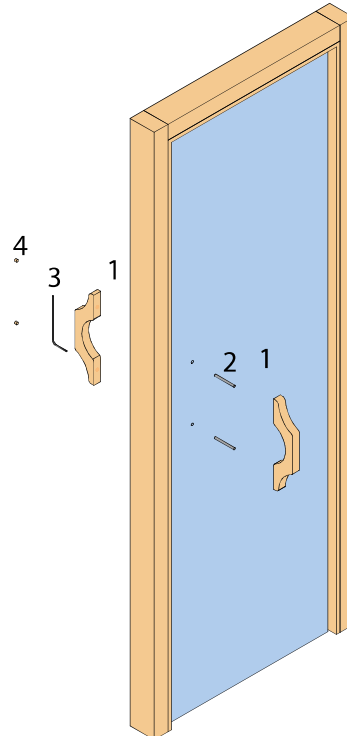

SAUNA CLASSIC ARC DOOR HANDLE WOOD-DOOR-HANDLE-001

FEATURES

Sauna door handle, designed for lasting durability, serve as the ideal finishing touch to enhance your sauna experience.

AVAILABLE WOODS

Texture	Type
	Cedar
	Aspen
	Hemlock
	Magnolia

DIMENSIONS

ASSEMBLY MANUAL

- 1.- Handle
- 2.- Allen bolt
- 3.- Allen wrench
- 4.- Wooden button

818-787-4701

www.saunaspecs.com