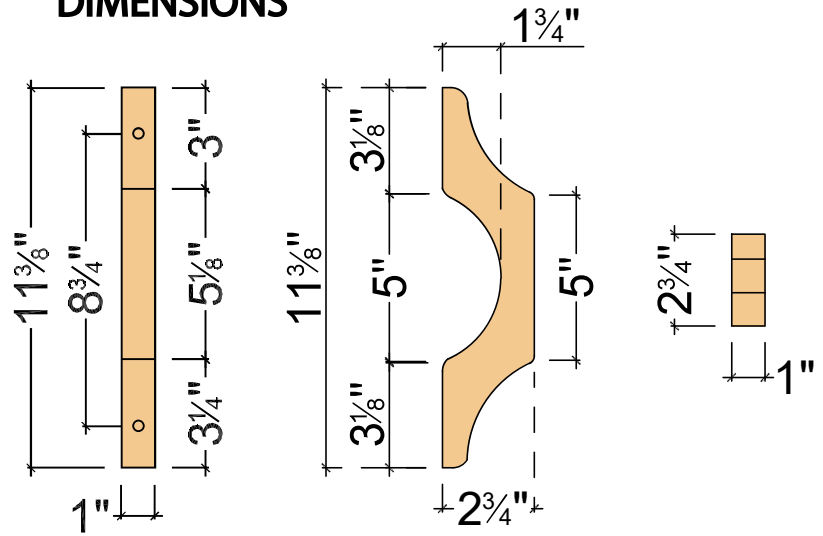

SAUNA CLASSIC ARC DOOR HANDLE WOOD-DOOR-HANDLE-001

FEATURES

Sauna door handle, designed for lasting durability, serve as the ideal finishing touch to enhance your sauna experience.

AVAILABLE WOODS

Texture	Type
	Cedar
	Aspen
	Hemlock
	Magnolia

DIMENSIONS

ASSEMBLY MANUAL

- 1.- Handle
- 2.- Allen bolt
- 3.- Allen wrench
- 4.- Wooden button

818-787-4701

www.saunaspecs.com