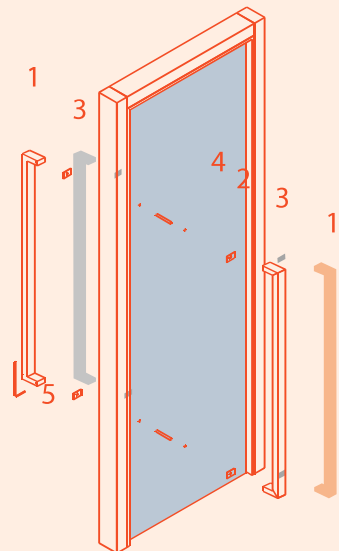

SQUARE 32 LARGE DOOR HANDLE

32-DOOR-HANDLE-0011

MADE BY NORDIC SAUNA

Exemplifying durability and refined design, the Sauna Square Large Door Handle is crafted to elevate your sauna experience with unparalleled sophistication and resilience. Ideal for commercial locations.

FRONT VIEW

SIDE VIEW

TOP VIEW

- 1.- Handle
- 2.- Allen nut
- 3.- Washer
- 4.- Allen bolt
- 5.- Allen wrench

AVAILABLE METALS AND WOODS

TEXTURE	TYPE	TEXTURE	TYPE
	Cedar		Hemlock
	Aspen		Radiata Pine
	Magnolia		Thermo Light Alder
	Black Taika		California Redwood
	Stainless Steel		Thermo Dark Alder
	Black Metal		Nordic Spruce