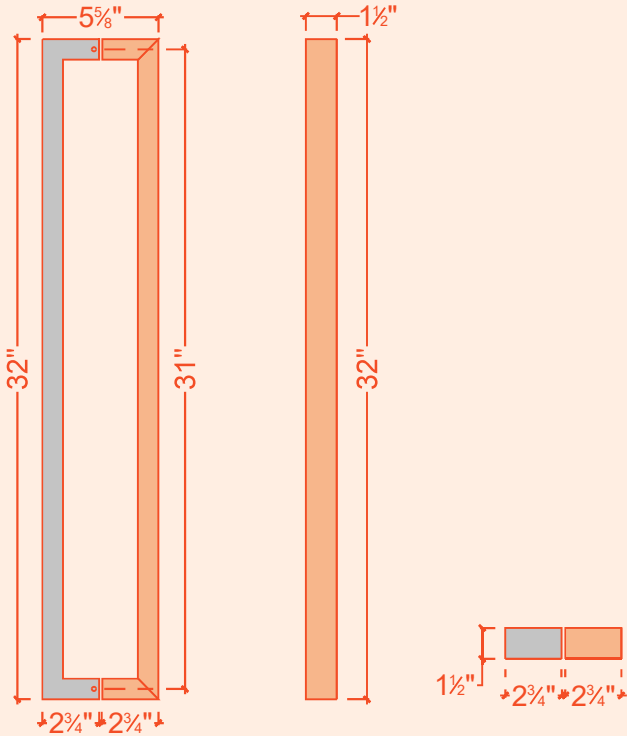

SQUARE 32 LARGE DOOR HANDLE

32-DOOR-HANDLE-0011

MADE BY NORDIC SAUNA

Exemplifying durability and refined design, the Sauna Square Large Door Handle is crafted to elevate your sauna experience with unparalleled sophistication and resilience. Ideal for commercial locations.

FRONT VIEW

SIDE VIEW

TOP VIEW

- 1.- Handle
- 2.- Allen nut
- 3.- Washer
- 4.- Allen bolt
- 5.- Allen wrench

AVAILABLE METALS AND WOODS

TEXTURE	TYPE	TEXTURE	TYPE
	Cedar		Hemlock
	Aspen		Radiata Pine
	Magnolia		Thermo Light Alder
	Black Taika		California Redwood
	Stainless Steel		Thermo Dark Alder
	Black Metal		Nordic Spruce