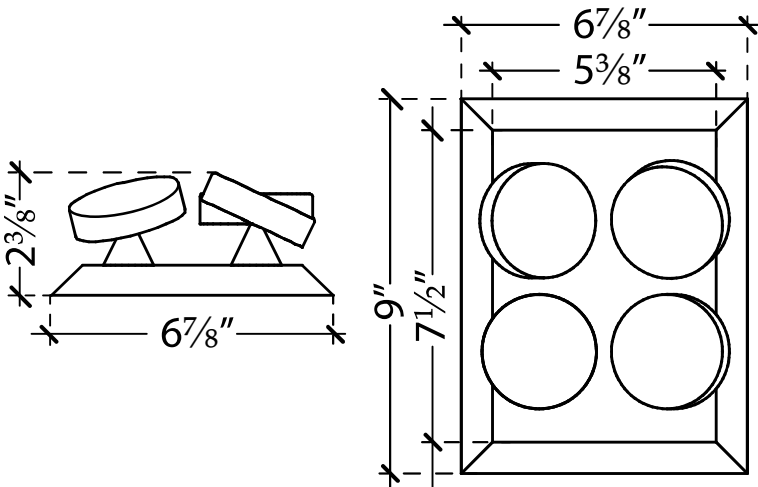

HALU HEADREST

SQUARE HEAD REST
SAUNA ACCESSORIES
HALU-HEADREST-126

WOOD TYPES

Red cedar

Aspen

Abachi

DIMENSIONS

FEATURES

- Adjustable distances guarantee a perfect fit for every head shape.
- Adjustable height provides ultimate neck support and comfort.
- Rounded edges ensure added comfort and safety.
- Softened and smoothed pad surface offers a luxurious feel and elegant appearance.
- Ball joints enable swiveling, ensuring the pads fit securely to every head.
- The flat bottom of the wooden board ensures stability.