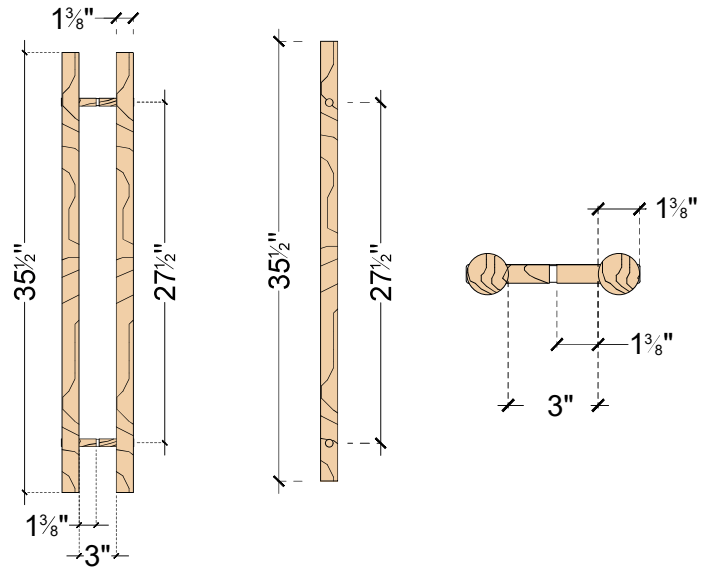

# LONG-ROUND DOOR HANDLE

## DOOR-HANDLE-559

### DIMENSIONS