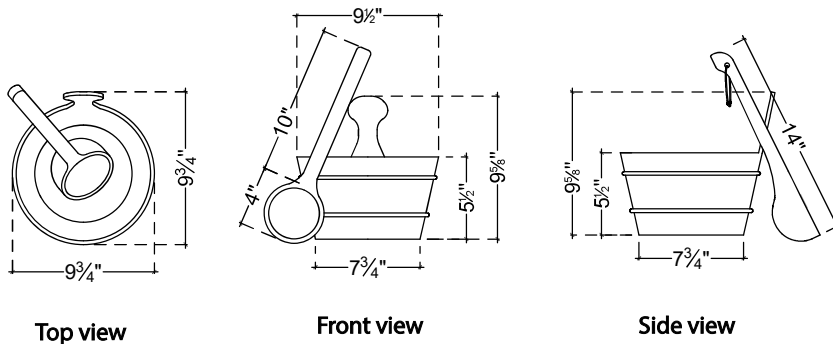

HARVIA

HARVIA BUCKET AND LADLE SAUNA ACCESSORIES SA77-125

MADE IN FINLAND

MATERIALS

Wood and Plastic

AVAILABLE COLOR

Light wood

FEATURES

Harvia wooden bucket & ladle with a plastic inner lining, designed for durability and easy cleaning. The sauna bucket is also great for wetting a sauna whisk.

DIMENSIONS

HOW TO USE

Fill the bucket with water and add a few drops of your favorite essence. Elevate your sauna experience by pouring water onto your heater using this bucket and ladle. The quantity of water you add to the heater depends on whether you prefer a drier or more humid sauna environment. Avoid leaving the bucket to dry inside the sauna.