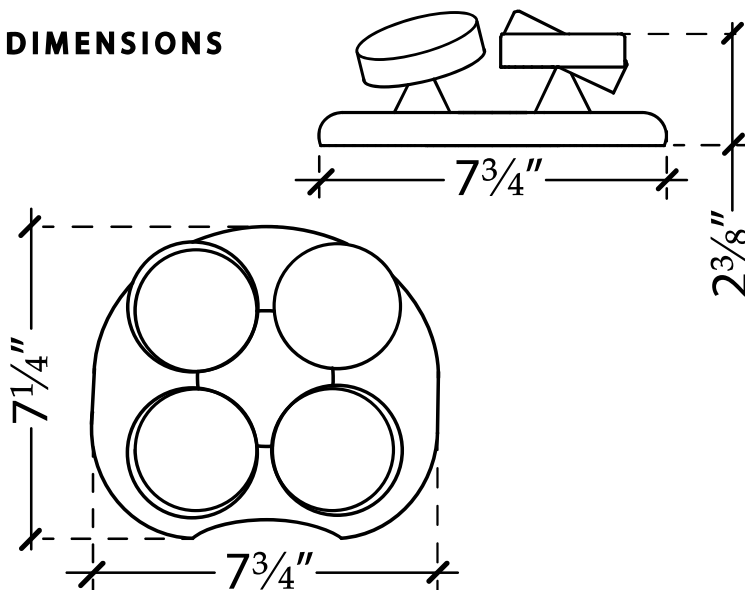

818-787-4701
www.saunaspecs.com

HALU HEADREST

PLASTIC HEADREST ACCESSORIES

HALU-HEADREST-124

COLOR/MATERIAL

 Cream / Plastic

DIMENSIONS

FEATURES

With its four flexible, round dishes the HaLu headrest offers a complete different experience. You hardly notice that there is something situated beneath the head, because the head is lifted in such a way that it provides a comfortable position. Your head will not slip off. The pressure from the head rather than from the shoulder prevents the headrest from moving. This way the neck muscles can completely relax.

This headrest is distinctive in such a way that it is fully made of plastic, which is ideal for usage in wet locations like a Turkish steam bath or Hammam.

The headrest makes sure that you can even lie down comfortably in these places, where there is always a hard underground.