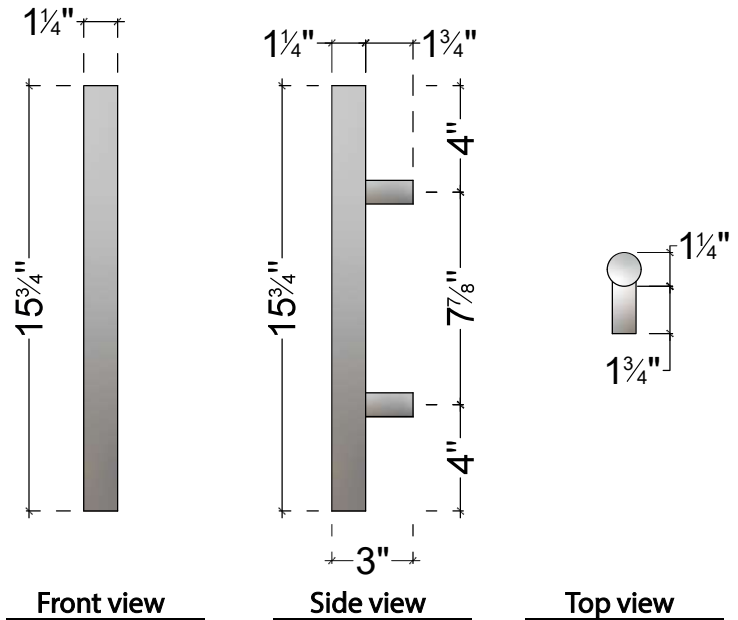

# SAUNA AND STEAM ROUND DOOR HANDLE METAL-DOOR-HANDLE-559

## DIMENSIONS