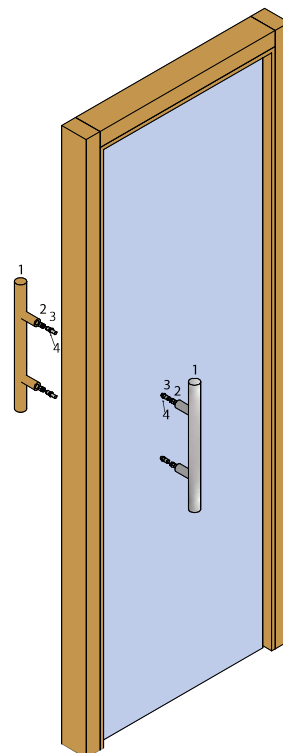

ASSEMBLY MANUAL

- 1.- Handle
- 2.- Hexagonal nut
- 3.- Allen bolt
- 4.- Plastic washer
- 5.- Allen wrench

818-787-4701

www.saunaspecs.com